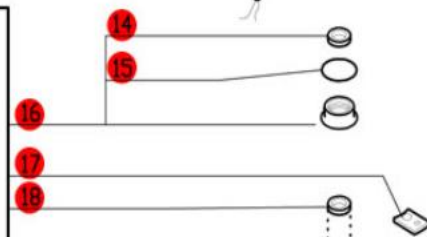

# R4Y Series A

Series A, Serial Numbers R4YxxxxxxA  
 1- Speed, 120 Volt, 1 Phase, 60Hz., 1 HP.  
 1725 RPM, 12 Amps

**Click on Red Dot  
 OR  
 Call us  
 800-465-6060**

**ACCESSORIES**