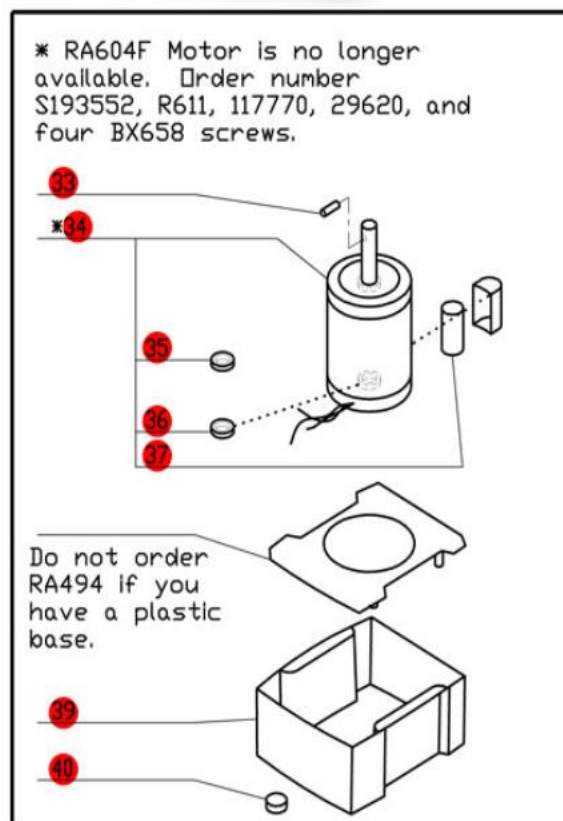

# R4Y Series A

Series A, Serial Numbers R4YxxxxxxA  
 1- Speed, 120 Volt, 1 Phase, 60Hz., 1 HP.  
 1725 RPM, 12 Amps

**Click on Red Dot  
 OR  
 Call us  
 800-465-6060**

**ACCESSORIES**