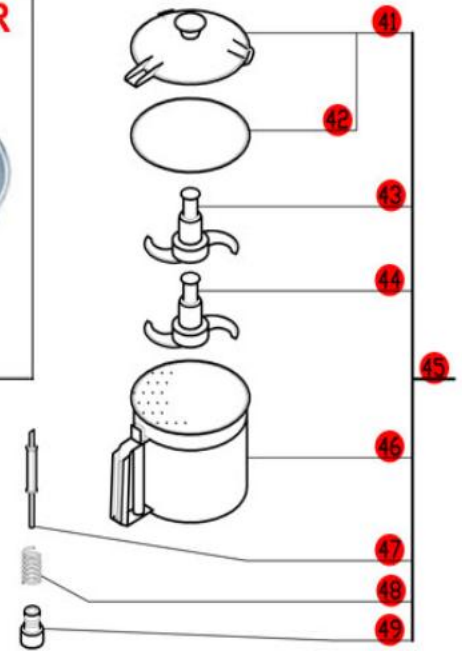

# R4Y Series A

Series A, Serial Numbers R4YxxxxxxA  
 1- Speed, 120 Volt, 1 Phase, 60Hz., 1 HP.  
 1725 RPM, 12 Amps

**Click on Red Dot  
 OR  
 Call us  
 800-465-6060**

**ACCESSORIES**