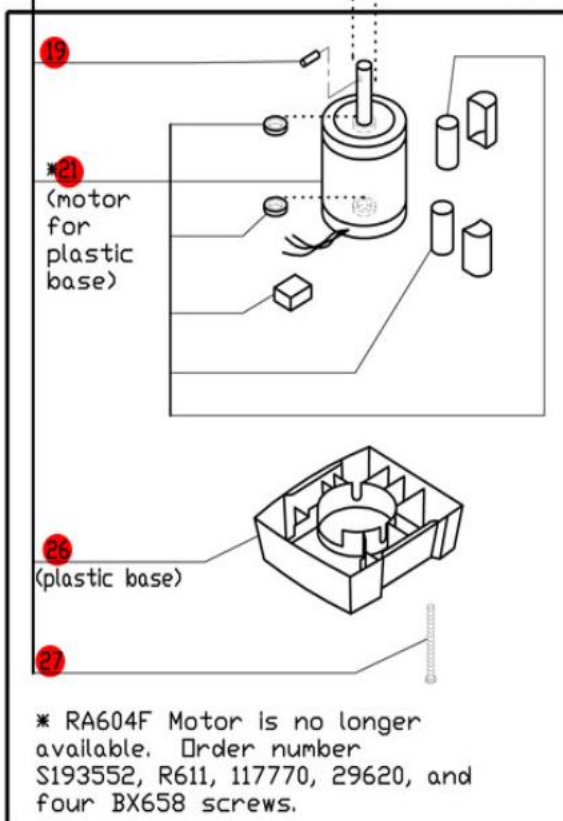

# R4Y Series A

Series A, Serial Numbers R4YxxxxxxA  
 1- Speed, 120 Volt, 1 Phase, 60Hz., 1 HP.  
 1725 RPM, 12 Amps

**Click on Red Dot  
 OR  
 Call us  
 800-465-6060**

**ACCESSORIES**